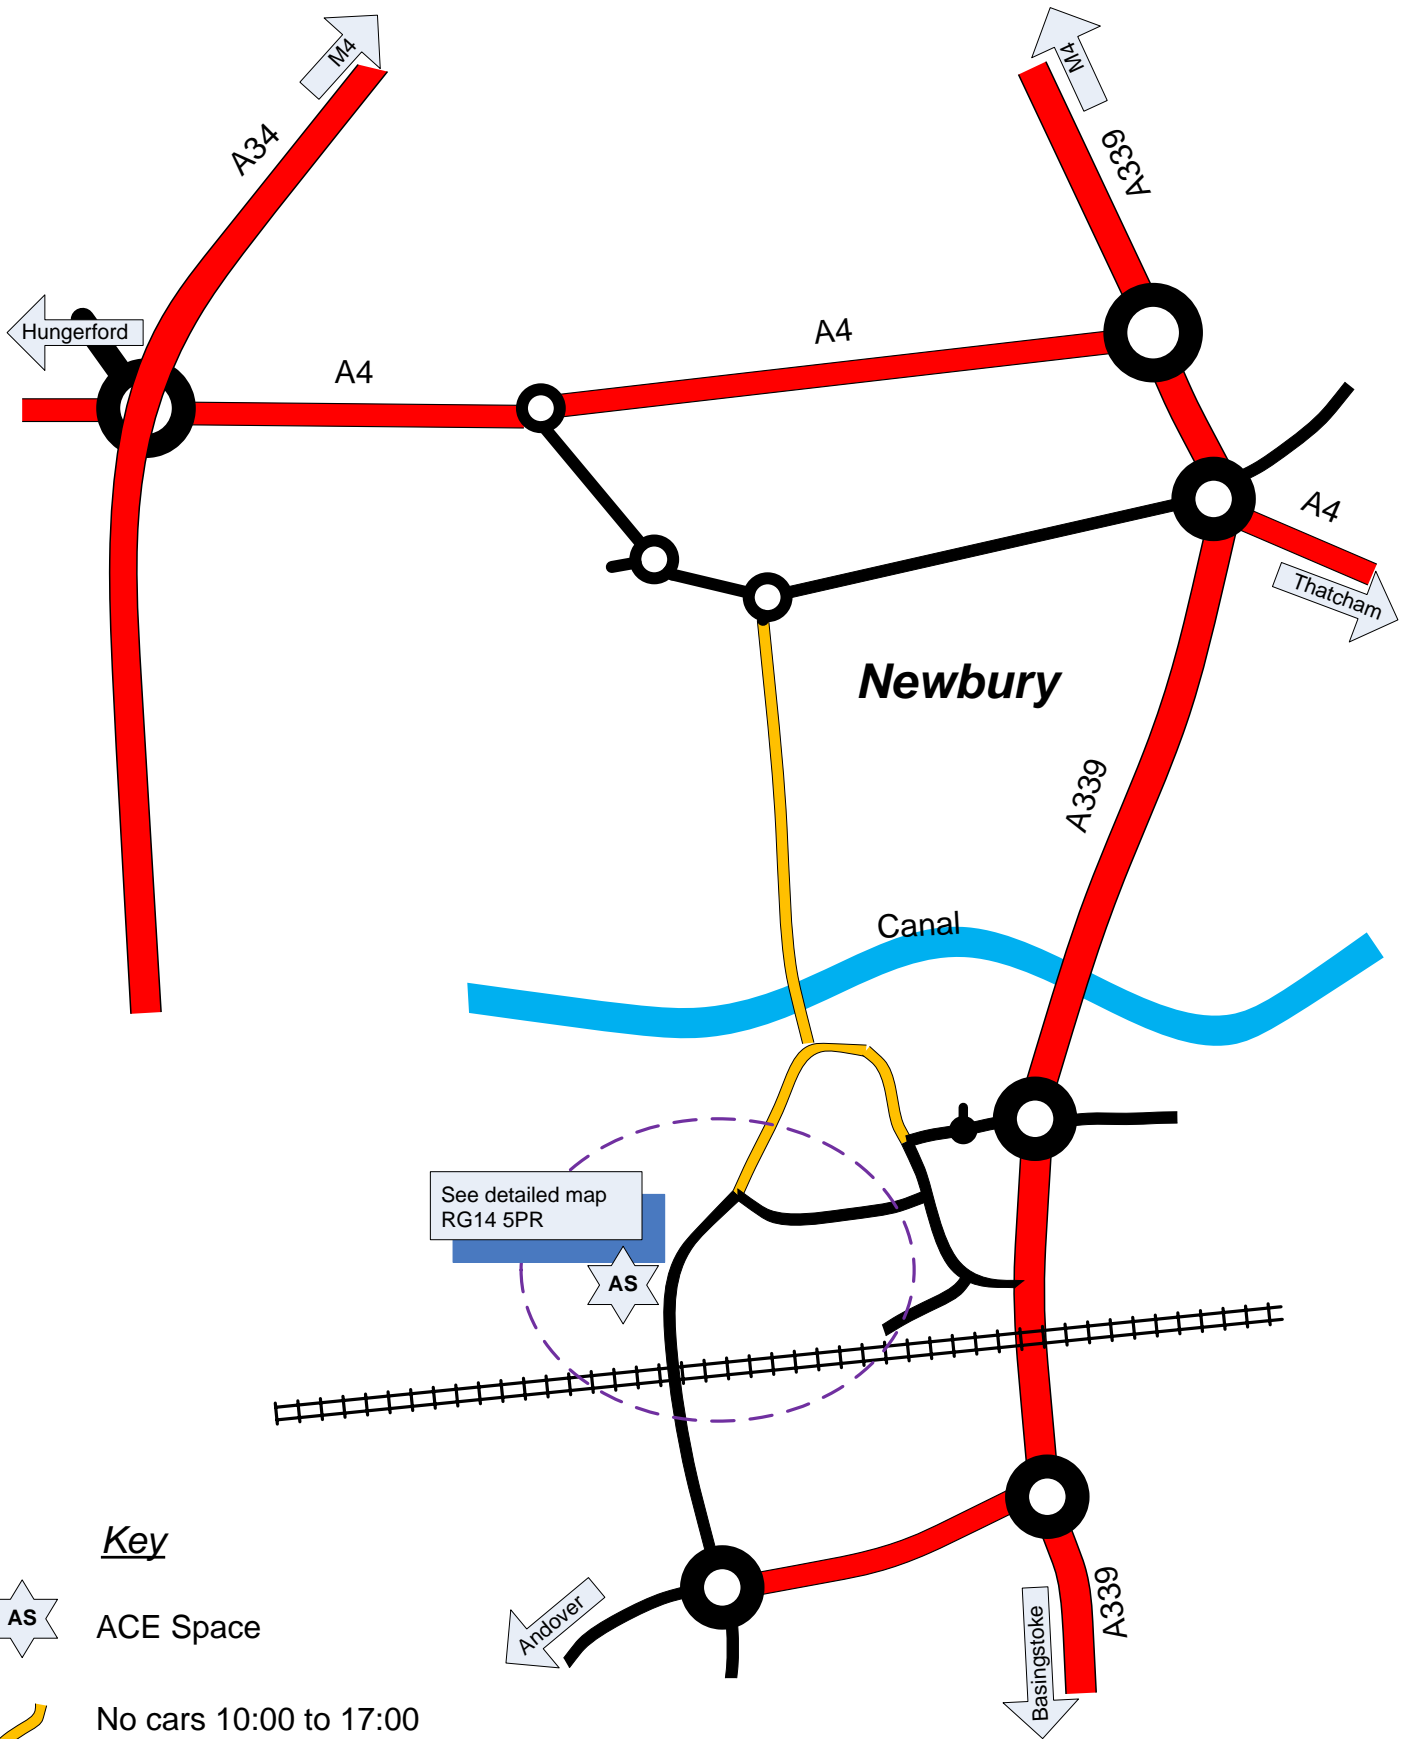

ACE Space

St. Nicolas Road, Newbury, RG14 5PR

www.acespacenewbury.com

Ace Space

Key

-  Pedestrian acces
-  On street parking
-  Drop-off and limited parking. Beware pot hole