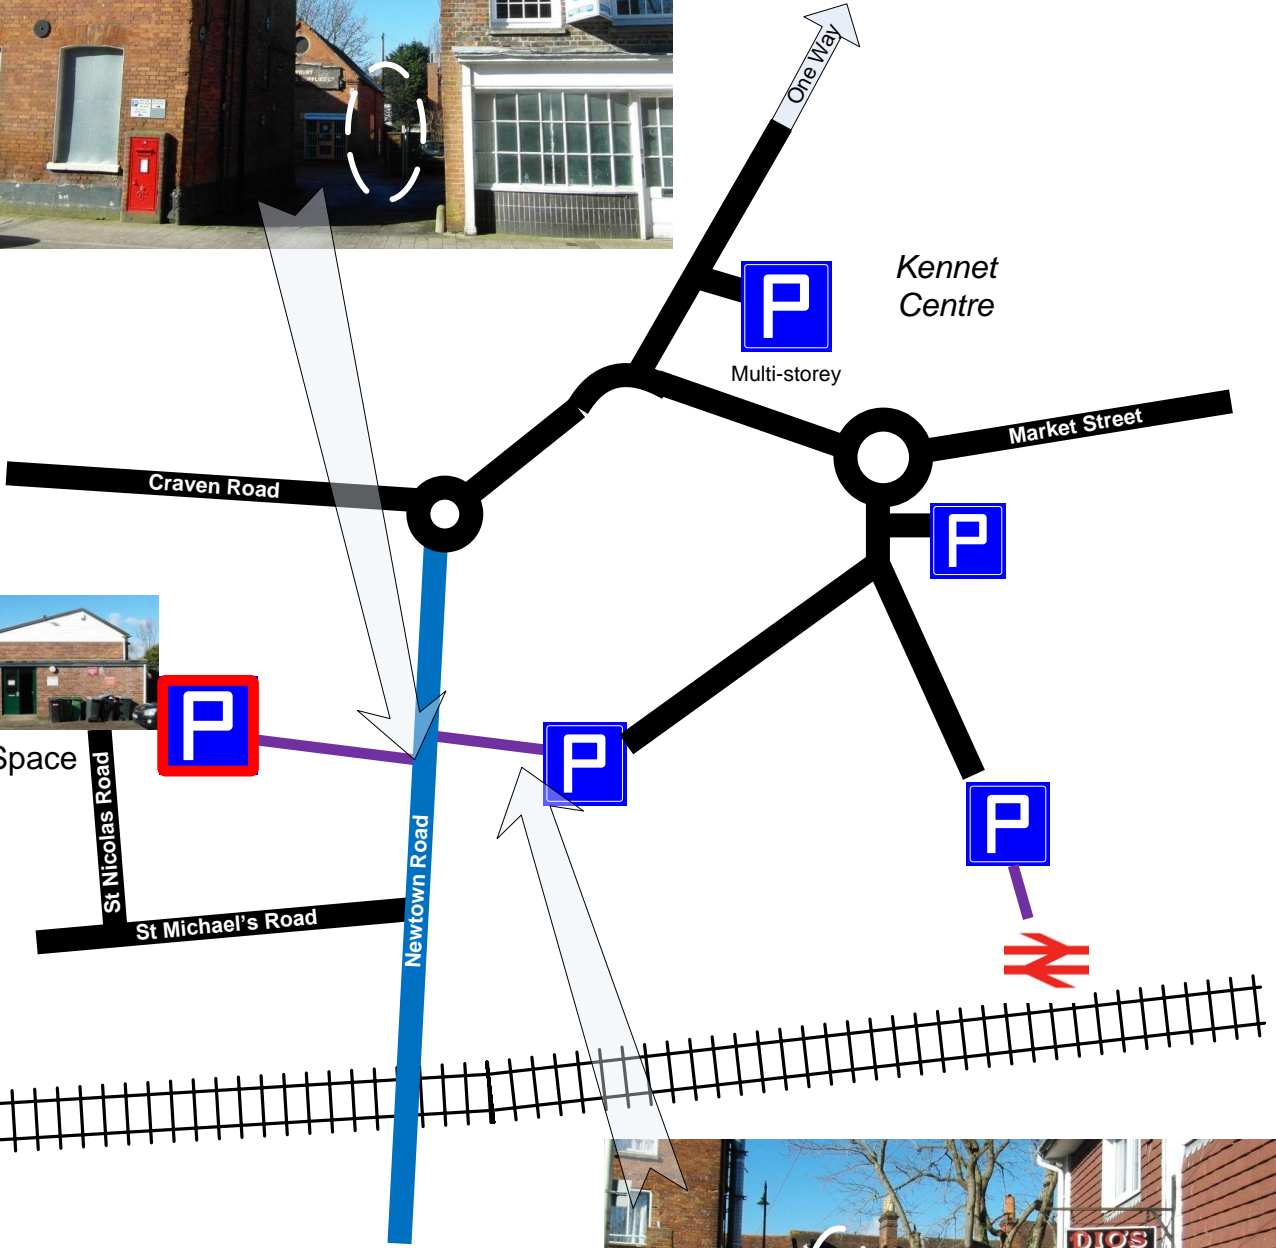

ACE Space

St. Nicolas Road, Newbury, RG14 5PR

www.acespacenewbury.com

Ace Space

Key

-  Pedestrian acces
-  On street parking
-  Drop-off and limited parking. Beware pot hole